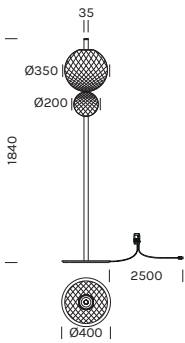

INDOOR - FLOOR

# TERRA&LUNA

- alluminio, vetro soffiato a bocca

- aluminum, mouthblown glass

<b>3608</b>	<b>M 2700K</b>
<b>Power</b>	↑ 13.8W ↓ 14.5W
<b>Nominal lumen</b>	↑ 1880.0lm ↓ 1669.0lm
<b>CRI</b>	>90
<b>Supply</b>	220-240V

Item	Temperature	Body	Spheres
<b>3608</b>	<b>M</b>	-BV	-BTM
.....composed by		-OR	-BAM
3608.1 (1Pz)		-VF	-BVF
3608.2 (1Pz)			
3608.3 (1Pz)			